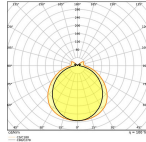

[View Product](#)

General Information

SKU	257409
EAN	8719157070300
Brand	Ledvance
Manufacturer Name	Multipack 10x DULUX LED F24 EM V 12W 840 2G10 LEDV
Full box quantity	10
Any Lamp all-in warranty	3 Years
Energy efficiency class	E
Average Lifetime (h)	30000

Technical Information

Technology	LED
Replaces (Watt)	24
Wattage	12
Dimmable	Not Dimmable
Cap / Base	2G10 (4-pins)
Number of pins	4
Colour Code	840 Cool White
Colour temperature (Kelvin)	4000 Cool White
Colour Rendering (Ra)	80-89
Colour of Light	White