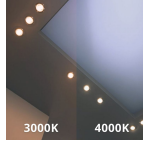

Specifications Noxion LED Downlight
Apollo V2.0 20W 2420lm - 830/840 CCT
| 220mm - Cutout 200mm

[View Product](#)

General Information

SKU	256979
EAN	8719157068550
Brand	Noxion
Manufacturer Name	Noxion LED Downlight Apollo V2.0 20W 2420lm 2CCT Cutout Ø200mm Frame Ø220mm Alu
Any Lamp all-in warranty	6 Years
Average Lifetime (h)	100000

Technical Information

Tiltable	No
Technology	LED Integrated
Replaces (Watt)	48
Wattage	20
Voltage (V)	220-240
Dimmable	Not Dimmable
Colour Code	830 Warm White, 840 Cool White
Colour temperature (Kelvin)	3000 Warm White, 4000 Cool White
Colour Rendering (Ra)	80-89
Colour of Light	White
Light colour options	CCT
Beam Angle (degree)	60

Luminous Flux (Lumen)	2420
Luminous Efficacy (lm/W)	124
Power factor	>0.90
Unified Glare Rating	< 19 - for offices and schools
Optical Cover	PC (Polycarbonate)
Finish of Reflector	Aluminium
Product Type Category	LED Downlight

Fixture Information

Mounting Method	Recessed
Cut out (mm)	200
IP-rating	IP20
Impact Protection (IK)	IK02 - 0.20 joule
Operating Temperature	-20 to +40
Housing	Aluminium
Colour of the Fixture	White
Fixture Connection	PI [Push-in connector 2-pole]
Series	Apollo