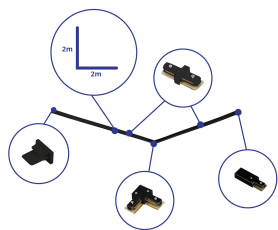

Specifications Bright Choice Rail Set 1-Phase L 2 x 2 Meter Black | incl. End Cap, Power Connector and L - Connector

[View Product](#)

General Information

SKU	254106
EAN	8719157064828
Brand	Bright Choice
Manufacturer Name	Complete L shaped 1-Phase Track Set Black – 2 x 2 meter incl. End Cap, Power Connector and L -Conne
Full box quantity	1
Any Lamp all-in warranty	3 Years

Technical Information

Colour of the Fixture	Black
Product Type Category	Accessory - 1-Phase Track

Dimensions

Length (mm)	1000
Height (mm)	20
Width (mm)	34

Why Any-lamp?

Sensor Information

Order from the **largest lighting specialist** in Europe  **Customised** quotation