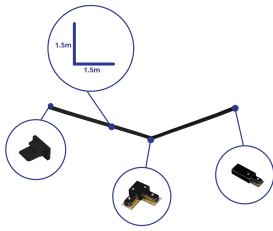

## Specifications Bright Choice Rail Set 1-Phase L 1,5 x 1,5 Meter Black | incl. End Cap, Power Connector and L -Connector

[View Product](#)

### General Information

SKU	254087
EAN	8719157064729
Brand	Bright Choice
Manufacturer Name	Complete L shaped 1-Phase Track Set Black – 1,5 x 1,5 meter incl. End Cap, Power Connector and L -C
Full box quantity	1
Any Lamp all-in warranty	3 Years

### Technical Information

Colour of the Fixture	Black
Product Type Category	Accessory - 1-Phase Track

### Dimensions

Length (mm)	1500
Height (mm)	20
Width (mm)	34