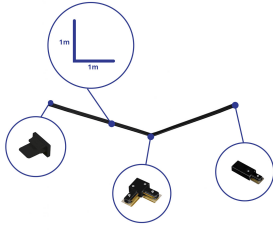

## Specifications Bright Choice Rail Set 1-Phase L 1 x 1 Meter Black | incl. End Cap, Power Connector and L - Connector

[View Product](#)

### General Information

SKU	254079
EAN	8719157064644
Brand	Bright Choice
Manufacturer Name	Complete L shaped 1-Phase Track Set Black – 1 x 1 meter incl. End Cap, Power Connector and L -Conne
Full box quantity	1
Any Lamp all-in warranty	3 Years

### Technical Information

Colour of the Fixture	Black
Product Type Category	Accessory - 1-Phase Track

### Dimensions

Length (mm)	1000
Height (mm)	20
Width (mm)	34