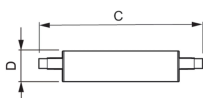

Specifications Philips Corepro LED Linear R7s 118mm 14W
1600lm - 830 Warm White | Dimmable - Replaces 100W

[View Product](#)

General Information

SKU	224255
EAN	8718696578797
Brand	Philips
Manufacturer Name	CorePro R7S 118mm 14-100W 830 D
Full box quantity	10
Any Lamp all-in warranty	2 Years
Energy efficiency class	E
Energy efficiency class old	A+
Average Lifetime (h)	15000

Technical Information

Technology	LED
Product Type Category	R7s LED
Replaces (Watt)	100
Voltage (V)	220-240
Wattage	14
Dimmable	Dimmable
Cap / Base	R7s
Colour Code	830 Warm White
Colour temperature (Kelvin)	3000 Warm White
Colour Rendering (Ra)	80-89
Colour of Light	White

Light colour options	Single Color
Luminous Flux (Lumen)	1600
Luminous Efficacy (lm/W)	114.3
Type of sensor	No Sensor

Lamp Information

EOC8	57879700
Series	CorePro

Dimensions

Length (mm)	118
Diameter (mm)	29
Shape	Double Ended