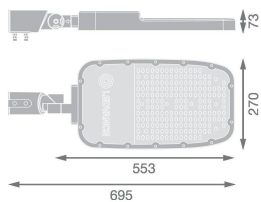

## Specifications Ledvance LED Streetlight Area Extra Large RV35St Aluminium Grey 150W 20250lm 155X69D - 740 Cool White | IP66 - Asymmetrical

[View Product](#)

### Technical Information

Technology	LED Integrated
Wattage	150
Voltage (V)	100 - 240
Dimmable	Not Dimmable
Colour Code	740 Cool White
Colour temperature (Kelvin)	4000 Cool White
Colour Rendering (Ra)	70-79
Colour of Light	White
Light colour options	Single Color
Luminous Flux (Lumen)	20250
Luminous Efficacy (lm/W)	135
Beam Angle (degree)	155x69

## Dimensions

Length (mm) 553

Width (mm) 270

Height (mm) 73