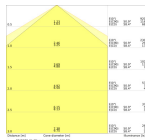

[View Product](#)

General Information

SKU	248020
EAN	4058075821972
Brand	Ledvance
Manufacturer Name	DULUX LED D/E HF & AC MAINS V 7W 830 G24Q-2
Full box quantity	10
Any Lamp all-in warranty	3 Years
Energy efficiency class	F
Average Lifetime (h)	30000

Technical Information

Technology	LED
Replaces (Watt)	18
Wattage	7
Dimmable	Not Dimmable
Cap / Base	G24q-2 (4-pins)
Number of pins	4
Colour Code	830 Warm White
Colour temperature (Kelvin)	3000 Warm White
Colour Rendering (Ra)	80-89
Colour of Light	White