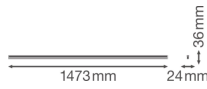

Specifications Ledvance LED Batten Linear Compact High Output 25W  
2500lm - 830 Warm White | 150cm

[View Product](#)

## Technical Information

Technology	LED Integrated
Replaces (Watt)	1x35
Wattage	25
Voltage (V)	220-240
Dimmable	Not Dimmable
Colour of Light	White
Colour Code	830 Warm White
Colour temperature (Kelvin)	3000 Warm White
Colour Rendering (Ra)	80-89
Light colour options	Single Color
Luminous Flux (Lumen)	2500
Luminous Efficacy (lm/W)	100
Power factor	>0.90
Including bulb	Yes

## Dimensions

Length (mm)	1473
Width (mm)	24
Height (mm)	36